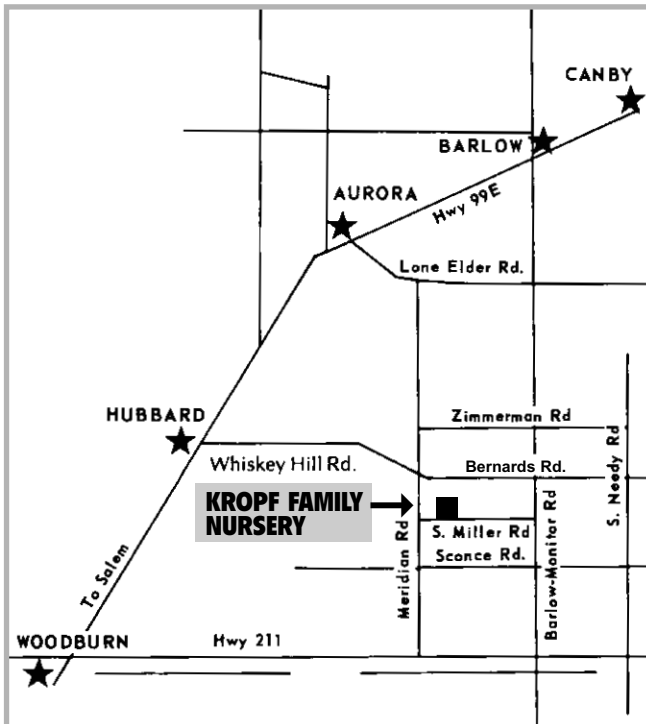

TSUGA (Hemlock)

Tsuga canadensis 'Cole's Prostrate'
Zone 3
12-15 in. 3 gal. ... \$20.00
15-18 in. 3 gal. \$26.00
18-24 in. 7 gal. \$42.00

Tsuga canadensis 'Pendula' (Sargent's Weeping Hemlock)
Zone 3
42-48 in. \$50.00
48-54 in \$58.00
54-60 in \$65.00
5-6 ft \$75.00

MAP

Kropf Family
Nursery

***Quality Field Grown
Ornamentals
Since 1980***

Kropf Family Nursery

5993 S. Miller Road
Hubbard, Oregon 97032

MEMBER OF:

OREGON
ASSOCIATION OF
NURSERIES